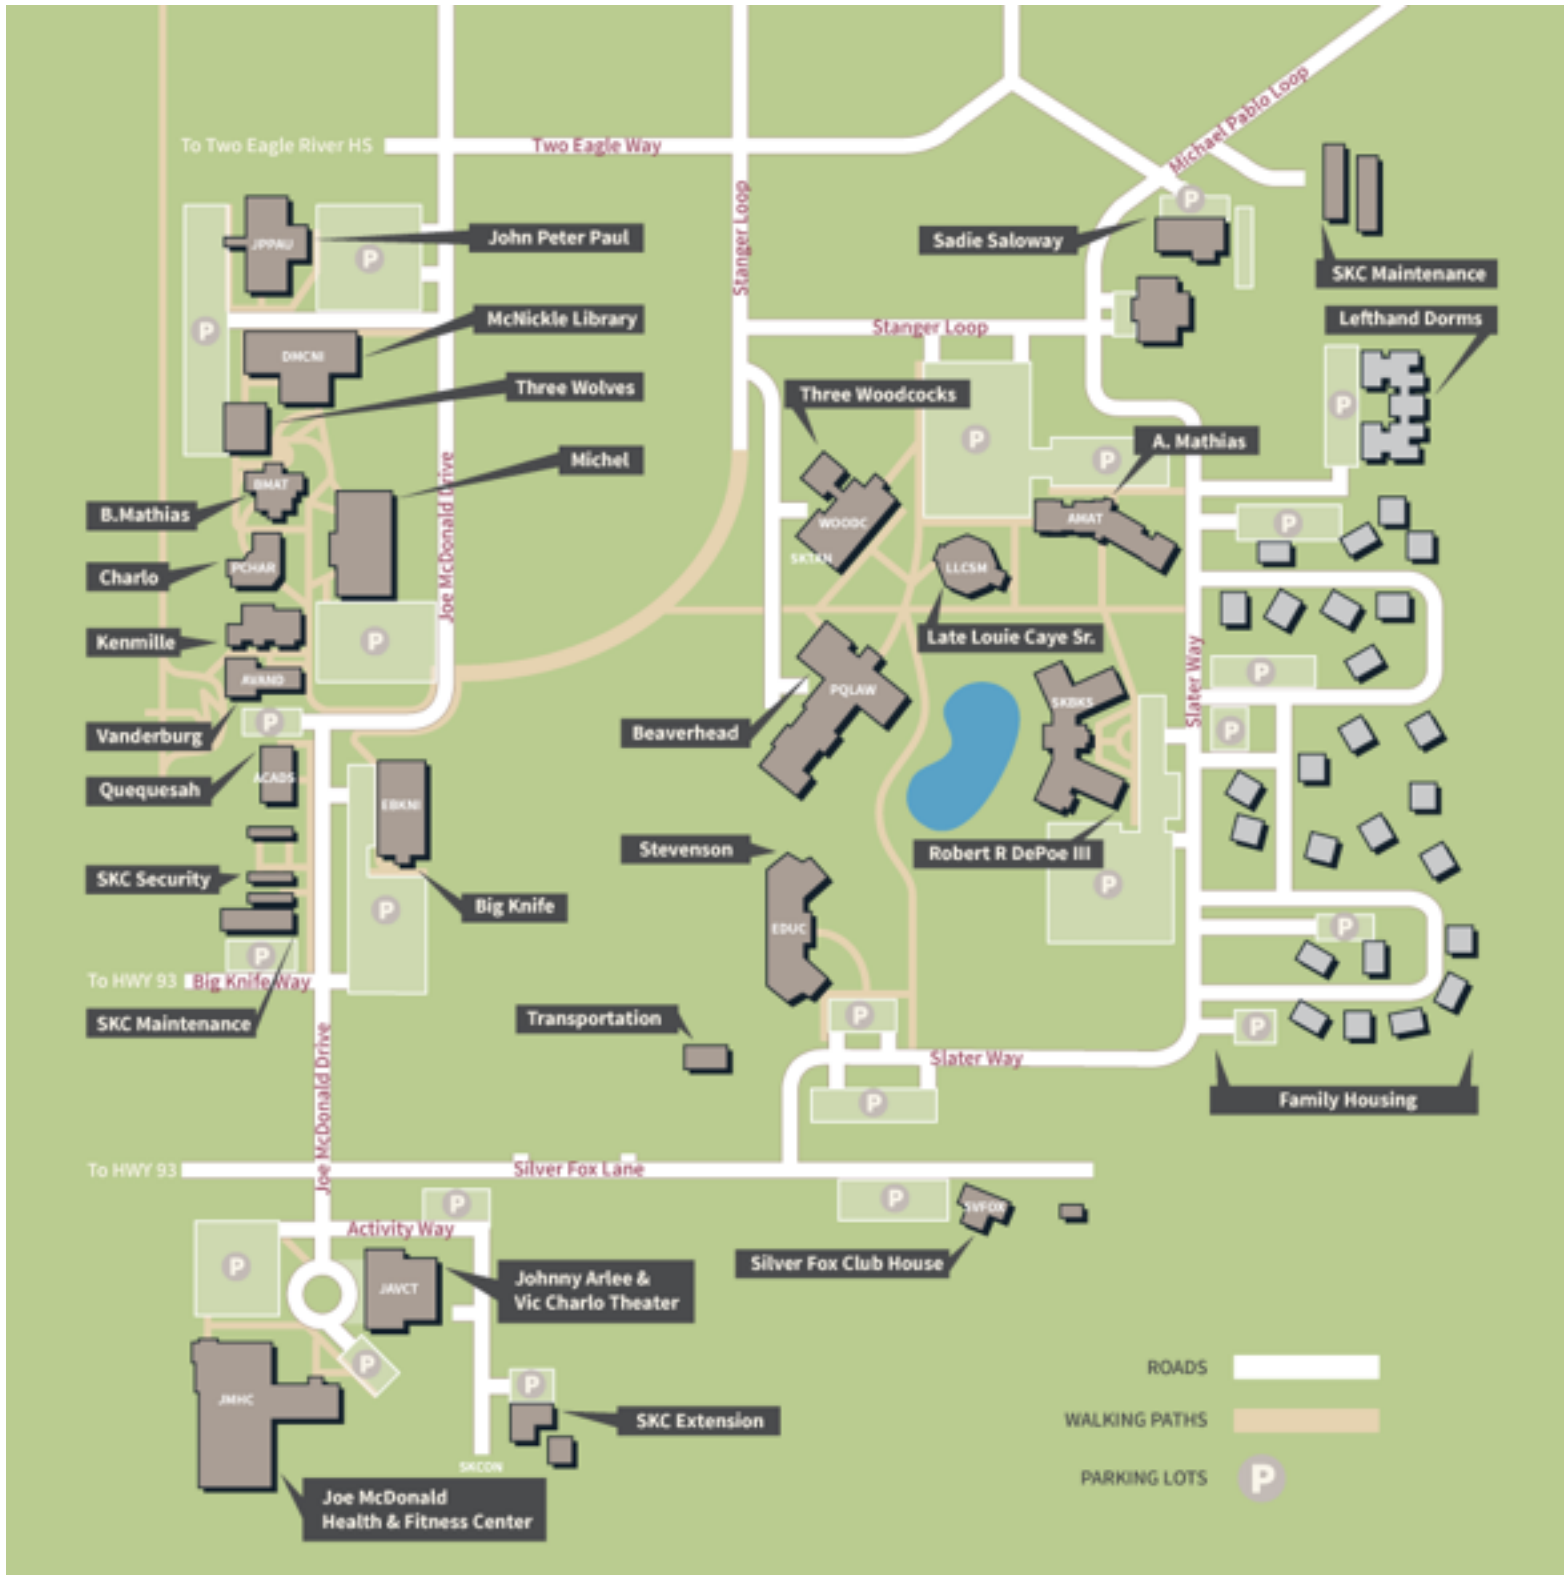

CSKT
675-2700

Academic Year Hours
Monday - Thursday
7:30 - 8:00
Friday
7:30 - 4:30
Saturday
10:00 - 4:30

Non- Academic Year Hours
Monday - Thursday
8:00 - 4:30

D'Arcy McNickle Library
is open to all residents of
The Flathead Reservation
& visitors

- # At the library...
- Computers
 - Research Assistance
 - Collections
 - General
 - Young Adult
 - Children
 - Manga
 - Graphic Novels
 - DVD
 - Recorded Music
 - Ebooks
 - HOPA Books
 - Kidz Club
 - Craft Club
 - SKC Book Club
 - Toys
 - Games
 - Study Rooms
 - Maps
 - Displays
 - DVD Viewing Room
 - Rosetta Stone - Spanish
 - Services
 - Interlibrary loan
 - Instruction
 - Citation Help